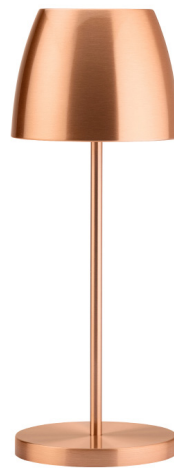

Item No. 769101
LED CORDLESS LAMP
BLACK

Height 300mm
Diameter 110mm

Item No. 769102
LED CORDLESS LAMP
COCOA

Height 300mm
Diameter 110mm

Item No. 769103
LED CORDLESS LAMP
BRUSHED GOLD

Height 300mm
Diameter 110mm

Item No. 769104
LED CORDLESS LAMP
BRUSHED COPPER

Height 300mm
Diameter 110mm

Item No. 769105
LED CORDLESS LAMP
BRUSHED SILVER

Height 300mm
Diameter 110mm

DOMINICA

ALUMINIUM ALLOY | PLATED

KEY FEATURES

- Robust Die Cast Aluminium Body
- Cold/Warm Light Choice
- Cordless Charging
- IPS4 Water/Dust Protection
- Complete with individual Charging Base
- Touch ON/OFF
- Stepless dimmable with cold/warm switchable
- 6 hours charging
- 9 hours operating time

Item No. 769231
LED CORDLESS LAMP
BLACK

Height 260mm
Diameter 120mm

Item No. 769232
LED CORDLESS LAMP
COCOA

Height 260mm
Diameter 120mm

Item No. 769233
LED CORDLESS LAMP
BRUSHED GOLD

Height 260mm
Diameter 120mm

Item No. 769234
LED CORDLESS LAMP
BRUSHED COPPER

Height 260mm
Diameter 120mm

ARUBA

ALUMINIUM ALLOY | PLATED

KEY FEATURES

- Robust Die Cast Aluminium Body
- Cold/Warm Light Choice
- Cordless Charging
- IP54 Water/Dust Protection
- Complete with individual Charging Base
- Touch ON/OFF
- Stepless dimmable with cold/warm switchable
- 6 hours charging
- 9 hours operating time