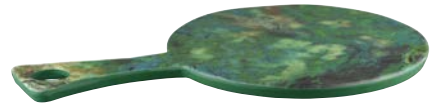

Item No.	Diameter	Overall Length
460031	250mm	395mm

ROUND PADDLE BOARD

Gold Canyon Jasper Agate

Item No.	Diameter	Overall Length
460032	250mm	395mm

ROUND PADDLE BOARD

Pinolith Agate

Item No.	Diameter	Overall Length
460033	250mm	395mm