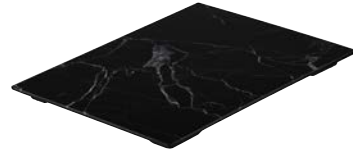

RECTANGULAR PLATTER

Black Marble

Item No. Dimensions
91750 325 x 175mm

RECTANGULAR PLATTER

Black Marble

Item No. Dimensions
91751 325 x 265mm

RECTANGULAR PLATTER

Black Marble