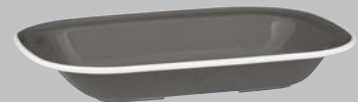

Item No. Diameter Capacity
91682-WG 200mm 380ml

RECTANGULAR DISH

Grey with White Rim

Item No. Dimensions Capacity
91685-WG 200 x 145 x 40mm 400ml

RECTANGULAR DISH

Grey with White Rim

Item No. Dimensions Capacity
91686-WG 230 x 175 x 40mm 580ml

RECTANGULAR DISH

Grey with White Rim

Item No. Dimensions Capacity
91687-WG 270 x 200 x 42mm 900ml

ROUND BOWL

Grey with White Rim

Item No. Diameter Height Capacity
91671-WG 125mm 65mm 475ml

CUP

Grey with White Rim