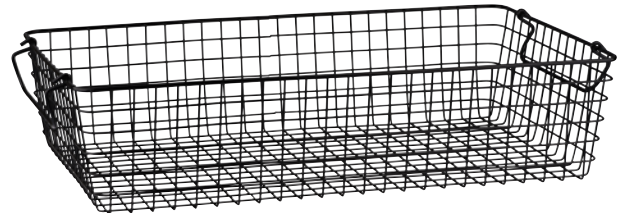

1/1 SIZE DISPLAY BASKET

Non-Slip

Item No.	Dimensions	Height
91921	520 x 315mm	120mm

RECTANGULAR DISPLAY SIGN

Chalk Board

Item No.	Dimensions
91991	80 x 160mm

OVAL DISPLAY SIGN

Chalk Board

Item No.	Dimensions
91992	80 x 160mm

A-FRAME DISPLAY SIGN

Chalk Board

Item No.	Dimensions
91993	110 x 90mm

LABEL STICKERS

Chalk Board

Item No.	Dimensions
91990	80 x 45mm