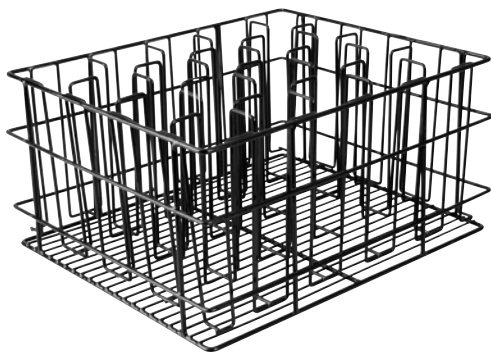

trenton

COMPARTMENT
GLASS BASKETS

These baskets make transporting and storing your glassware easy, while helping to minimise breakage during washing. Our new compartment baskets make an excellent choice for wine, champagne and balloon style glasses.

NEW

12 COMPARTMENT GLASS BASKET

Black PVC Coated
Compartment Size: 110 x 105mm

Item No.	Dimensions	Height
30912	430 x 355mm	215mm

NEW

16 COMPARTMENT GLASS BASKET

Black PVC Coated
Compartment Size: 105 x 75mm

Item No.	Dimensions	Height
30916	430 x 355mm	215mm

20 COMPARTMENT GLASS BASKET

Black PVC Coated
Compartment Size: 80 x 80mm

Item No.	Dimensions	Height
30920	430 x 355mm	215mm

30 COMPARTMENT GLASS BASKET

Black PVC Coated
Compartment Size: 60 x 60mm

Item No.	Dimensions	Height
30930	430 x 355mm	215mm