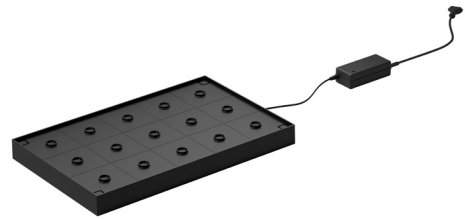

Height 300mm
Diameter 110mm

CHARGING TRAYS

The Standard charging shelves are perfect to charge up to 6 or 15 lamps at once, so you can efficiently keep all your lamps charged up.

Having multiple shelves allows you to make a charging tower which can create a compact and neat charging station for your hospitality venue.

6 hours charging -9 hours operating time.

The shelves can be stacked to a maximum of three allowing for simultaneous charging.

Item No. 769500

STANDARD MULTIPLE CONTACT CHARGING SHELF

SUITS 6 LAMPS

Length 470mm
Width 290mm
Height 40mm

Box includes 1 x Charging Shelf
1 x Pack of Connection Poles
1 x Charging Cable and Adapter

Item No. 769700

STANDARD MULTIPLE CONTACT CHARGING SHELF

SUITS 15 LAMPS (ONLY COMPATIBLE WITH FIORE MICRO LAMPS)