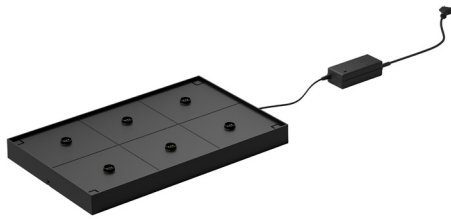

Height 300mm
Diameter 110mm

CHARGING TRAYS

The Standard charging shelves are perfect to charge up to 6 or 15 lamps at once, so you can efficiently keep all your lamps charged up.

Having multiple shelves allows you to make a charging tower which can create a compact and neat charging station for your hospitality venue.

6 hours charging -9 hours operating time.

The shelves can be stacked to a maximum of three allowing for simultaneous charging.

Item No. 769500

STANDARD MULTIPLE CONTACT CHARGING SHELF

SUITS 6 LAMPS

Length 470mm
Width 290mm
Height 40mm