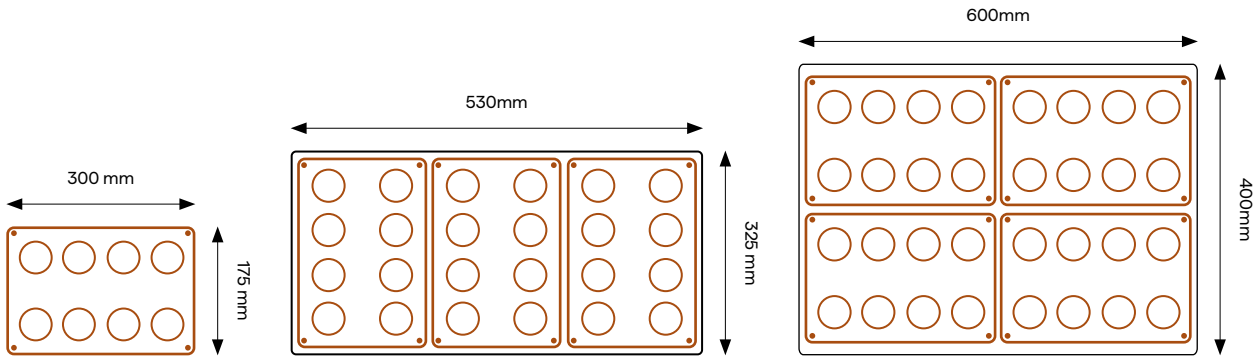

Waffle
18 CUP

Item No.	54851
Diameter	90mm
Height	24mm
Capacity	107ml

Cover & Base For Silicone Moulds

STACKABLE
POLYCARBONATE

Item No.	54800
Length	600mm
Width	400mm
Height	50mm

SIZE CHARTS

Please refer to page 75 for more information.