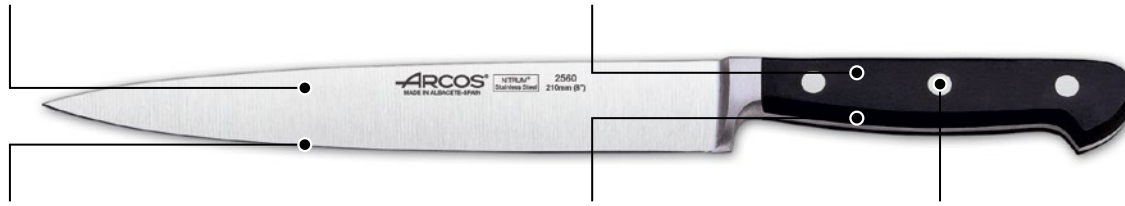

CLASICA

Rust and stain resistant blade

Polyoxymethylene (POM) handle

Precision forged Nitrium® stainless steel blade for greater stability and sharpness

The elegant ergonomic handle offers durability and comfort

The rivets are stainless steel alloy ensuring high corrosion resistance

Item No.	282260
Blade	260mm
Handle	Black

Item No.	282230
Blade	230mm
Handle	Black

Item No.	282210
Blade	210mm
Handle	Black

Item No.	282160
Blade	160mm
Handle	Black

Item No.	280210
Blade	210mm
Handle	Black

Item No.	280265
Blade	160mm
Handle	Black

Item No.	280160
Blade	160mm
Handle	Black

Item No.	280140
Blade	140mm
Handle	Black

Item No.	280130
Blade	130mm
Handle	Black

Item No.	280100
Blade	100mm
Handle	Black