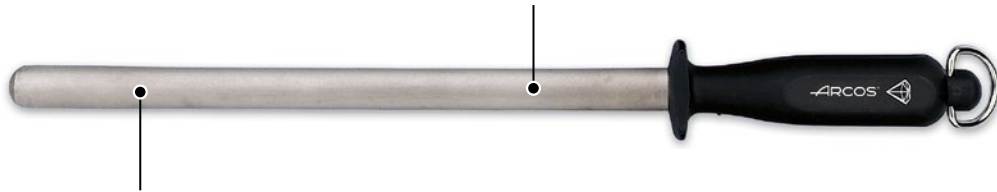

Item No.	250335
Blade	110mm
Handle	White

Paring / Steak Knife
SERRATED

Item No.	250336
Blade	110mm
Handle	Yellow

GENOVA

Using a sharpening steel will restore dull knives back to razor sharpness

A rod made of hard steel-alloy with a tough synthetic handle designed for a safe grip