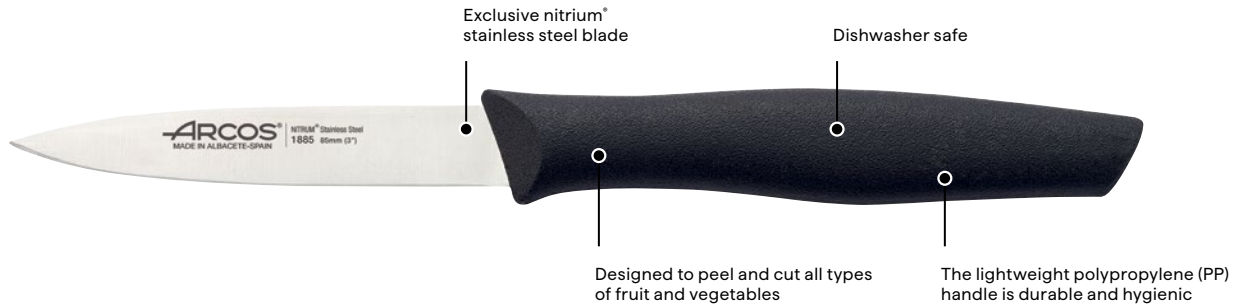

GENOVA

Available in counter display units

Item No.	250001
Blade	85mm
Handle	Black

Item No.	250002
Blade	85mm
Handle	Green

Item No.	250003
Blade	85mm
Handle	Red

Item No.	250111
Blade	100mm
Handle	Black

Item No.	250112
Blade	100mm
Handle	Green

Item No.	250113
Blade	100mm
Handle	Red

Item No.	250221
Blade	100mm
Handle	Black

Item No.	250222
Blade	100mm
Handle	Green

Item No.	250223
Blade	100mm
Handle	Red

Item No.	250331
Blade	110mm
Handle	Black

Item No.	250332
Blade	110mm
Handle	Green

Item No.	250333
Blade	110mm
Handle	Red

Item No.	250334
Blade	110mm
Handle	Blue

Item No.	250335
Blade	110mm
Handle	White

Item No.	250336
Blade	110mm
Handle	Yellow