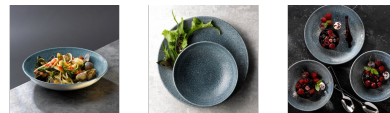

Raku celebrates the heritage of traditional glazing techniques. It is a stylish collection of plates and bowls in an attractive shade of topaz blue. Each piece is unique as the reactive print acquires its beautiful colour through random, spontaneous effects. Raku is designed to withstand rigorous hospitality environments.

PRODUCT ITEMS

Item Img	Item Number	Description	Diameter	Capacity	Colour Range	Brand	Material	Features
	9976625-TB	Raku Round Coupe Bowl	248mm	1.136L	Topaz Blue	Studio Prints	Super Vitrified	Vitrified, 5 Year Edge Chip Warranty, Dishwasher Safe, Microwave Safe
	9976618-TB	Raku Round Coupe Bowl	182mm	426ml	Topaz Blue	Studio Prints	Super Vitrified	Vitrified, 5 Year Edge Chip Warranty, Dishwasher Safe, Microwave Safe