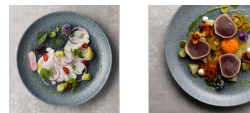

Raku celebrates the heritage of traditional glazing techniques. It is a stylish collection of plates and bowls in an attractive shade of topaz blue. Each piece is unique as the reactive print acquires its beautiful colour through random, spontaneous effects. Raku is designed to withstand rigorous hospitality environments.

PRODUCT ITEMS

Item Img	Item Number	Description	Diameter	Colour Range	Brand	Material	Features
	9976129-TB	Raku Round Coupe Plate	288mm	Topaz Blue	Studio Prints	Super Vitrified	Vitrified, 5 Year Edge Chip Warranty, Dishwasher Safe, Microwave Safe
	9976126-TB	Raku Round Coupe Plate	260mm	Topaz Blue	Studio Prints	Super Vitrified	Vitrified, 5 Year Edge Chip Warranty, Dishwasher Safe, Microwave Safe
	9976122-TB	Raku Round Coupe Plate	217mm	Topaz Blue	Studio Prints	Super Vitrified	Vitrified, 5 Year Edge Chip Warranty, Dishwasher Safe, Microwave Safe
	9976116-TB	Raku Round Coupe Plate	165mm	Topaz Blue	Studio Prints	Super Vitrified	Vitrified, 5 Year Edge Chip Warranty, Dishwasher Safe, Microwave Safe