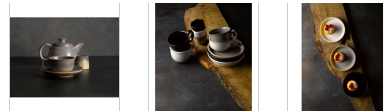

trenton

Evo Granite Cups

Dudson's popular range Evo is now available across a selection of beverage items. The three original Evo colours; Granite, Jet and Pearl, mix to create a natural tabletop combination. Granite features a reactive glaze, with multiple matte tones that make each piece individual.

PRODUCT ITEMS

| Item Img | Item Number | Description | Diameter | Capacity | Colour Range | Brand | Material | Features |
|---|--------------------------|------------------|----------|----------|--------------|--------|-------------------|-----------|
|  | 991982-G | Teacup | | 230ml | Evo Granite | Dudson | Vitrified Ceramic | Vitrified |
|  | 991983-G | Café Au Lait Cup | | 280ml | Evo Granite | Dudson | Vitrified Ceramic | Vitrified |
|  | 991984-G | Mug | | 320ml | Evo Granite | Dudson | Vitrified Ceramic | Vitrified |
|  | 991985-G | Saucer | 162mm | | Evo Granite | Dudson | Vitrified Ceramic | Vitrified |
|  | 991988-G | Taster Cup | | 70ml | Evo Granite | Dudson | Vitrified Ceramic | Vitrified |