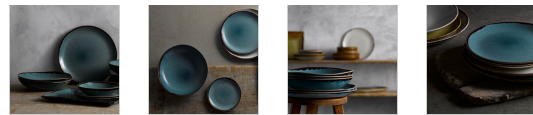

## Round Coupe Plate

Add a 'pop' of colour to the tabletop with bold Harvest Blue. Cool blue shades are a key design trend, creating a contemporary canvas for food presentation. Available in a range of plate and bowl options, ideal for both rustic and casual to sleek and elegant dining settings.

### PRODUCT ITEMS

Item Img	Item Number	Description	Diameter	Colour Range	Brand	Material	Features
	<a href="#">991006-BL</a>	Round Coupe Plate	165mm	Harvest Blue	Dudson	Vitrified Ceramic	Vitrified, 5 Year Edge Chip Warranty
	<a href="#">991008-BL</a>	Round Coupe Plate	217mm	Harvest Blue	Dudson	Vitrified Ceramic	Vitrified, 5 Year Edge Chip Warranty
	<a href="#">991010-BL</a>	Round Coupe Plate	260mm	Harvest Blue	Dudson	Vitrified Ceramic	Vitrified, 5 Year Edge Chip Warranty
	<a href="#">991011-BL</a>	Round Coupe Plate	288mm	Harvest Blue	Dudson	Vitrified Ceramic	Vitrified, 5 Year Edge Chip Warranty