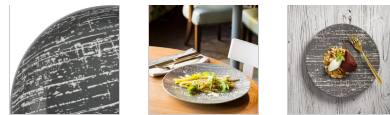

*Luzerne*

This new eye catching range from Luzerne creates an abstract canvas for chefs to create a masterpiece. Made with Luzerne's new bone technology, twice fired and is fully vitrified. It is the perfect choice for any commercial environment.

## PRODUCT ITEMS

Item Img	Item Number	Description	Diameter	Capacity	Colour Range	Brand	Material
	<a href="#"><u>94252-GY</u></a>	Round Share Bowl	210mm	1000ml	Grey With White	Luzerne	New Bone
	<a href="#"><u>94253-GY</u></a>	Round Share Bowl	230mm	1.16L	Grey With White	Luzerne	New Bone
	<a href="#"><u>94254-GY</u></a>	Round Share Bowl	260mm	1.9L	Grey With White	Luzerne	New Bone