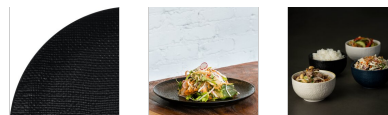

*Luzerne*

Our new Linen-look pattern in monochromatic colours offers style and contemporary design made with Luzernes new bone technology, twice fired and is fully vitrified. It is the perfect choice for any commercial environment and with a choice of colours will compliment any cuisine or style.

## PRODUCT ITEMS

Item Img	Item Number	Description	Diameter	Colour Range	Brand	Material	Features
	<a href="#">94507-BK</a>	Round Flat Coupe Plate	180mm	Black	Luzerne	New Bone	5 Year Edge Chip Warranty, Microwave Safe, Microwave Safe, Oven Safe
	<a href="#">94508-BK</a>	Round Flat Coupe Plate	210mm	Black	Luzerne	New Bone	5 Year Edge Chip Warranty, Microwave Safe, Microwave Safe, Oven Safe
	<a href="#">94510-BK</a>	Round Flat Coupe Plate	260mm	Black	Luzerne	New Bone	5 Year Edge Chip Warranty, Microwave Safe, Microwave Safe, Oven Safe
	<a href="#">94511-BK</a>	Round Flat Coupe Plate	285mm	Black	Luzerne	New Bone	5 Year Edge Chip Warranty, Microwave Safe, Microwave Safe, Oven Safe