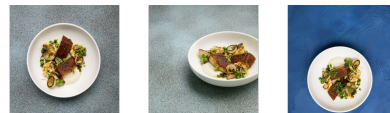

**MODA**  
PORCELAIN

Tapas and share plates are a popular dining trend, and Snow's larger sized crockery is ideal for a casual environment, with an elegant twist. Snow's moulded clay construction is off-white with a semi-gloss and matte finish.

## PRODUCT ITEMS

Item Img	Item Number	Description	Diameter	Capacity	Colour Range	Brand	Material
	<a href="#">926556</a>	Round Bowl	150mm	380ml	Snow	Moda Porcelain	Porcelain