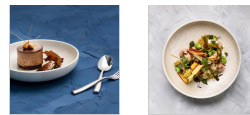

## Willow Round Share Bowl

**MODA**  
PORCELAIN

Share plates are all the rage these days, and Willow lends a casual elegance to the experience. The line is finely constructed from natural clay and contains light grey, green and blue hues. Its ombre coloured effect has a warm, inviting feel, too, rounding out the dining experience with contemporary flair.

### PRODUCT ITEMS

Item Img	Item Number	Description	Diameter	Capacity	Colour Range	Brand	Material	Features
	<a href="#">926757</a>	Round Share Bowl	200mm	900ml	Willow	Moda Porcelain	Porcelain	5 Year Edge Chip Warranty
	<a href="#">926758</a>	Round Share Bowl	225mm	1.22L	Willow	Moda Porcelain	Porcelain	5 Year Edge Chip Warranty
	<a href="#">926759</a>	Round Share Bowl	250mm	1.63L	Willow	Moda Porcelain	Porcelain	5 Year Edge Chip Warranty