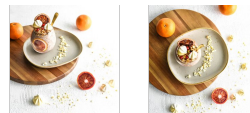

**Sango**<sup>®</sup>  
HOSPITALITY

The new Sango Avola is a range of oval plates and bowls in subtle greys and neutral tones providing the perfect background for natural ingredients complimenting modern dining trends.

## PRODUCT ITEMS

Item Img	Item Number	Description	Length	Width	Colour Range	Brand	Material	Features
	<a href="#">955120-AV</a>	Oval Coupe Plate	200mm	175mm	Avola	Sango	High Alumina Ceramic	Vitrified
	<a href="#">955123-AV</a>	Oval Coupe Bowl	230mm	200mm	Avola	Sango	High Alumina Ceramic	Vitrified
	<a href="#">955128-AV</a>	Oval Coupe Plate	285mm	250mm	Avola	Sango	High Alumina Ceramic	Vitrified
	<a href="#">955133-AV</a>	Oval Coupe Plate	335mm	295mm	Avola	Sango	High Alumina Ceramic	Vitrified