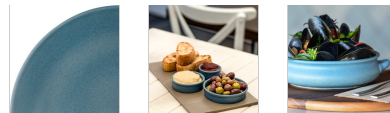

Durable and functional, Zuma is the perfect choice for commercial environments. Eye-catching and engaging colours such as Denim are fresh and sophisticated, a great addition to any table top.

PRODUCT ITEMS

Item Img	Item Number	Description	Diameter	Capacity	Colour Range	Brand	Material	Features
	90648	Deep Rice Bowl - Denim	137mm	700ml	Denim	Zuma	Porcelain	Vitrified