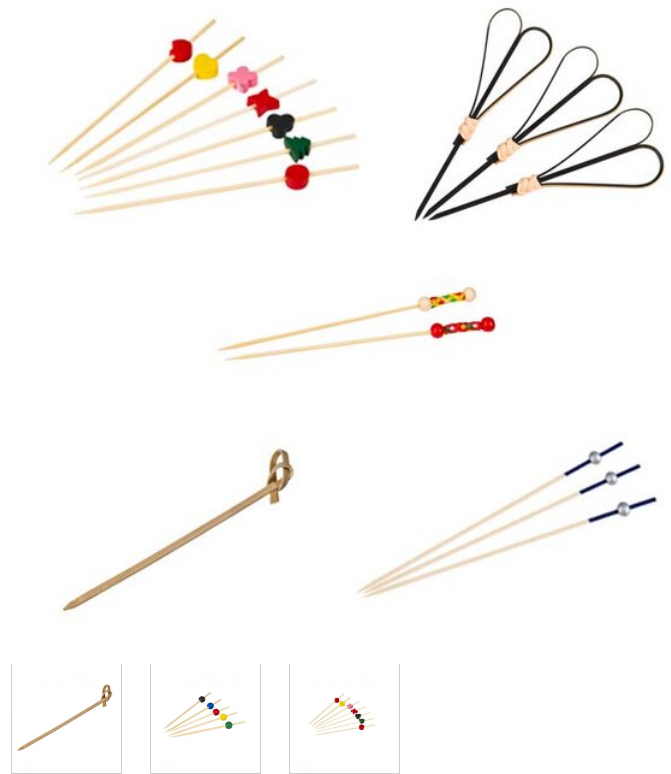

trenton

Made from Bamboo or Plastic. Our skewers and picks are a great convenient way to serve and present canapes and meals.

PRODUCT ITEMS

Item Img	Item Number	Description	Details	Length	Colour Range	Brand	Material
	42020	INDIVIDUALLY WRAPPED	Individually Wrapped	65mm		Trenton	Bamboo
	42021	DOUBLE ENDED	Double Ended	70mm		Trenton	Bamboo
	42023	FRILLED TOOTHPICK (1000/PACK)		65mm	Assorted Colours	Trenton	Bamboo
	42024	FRILLED CLUB TOOTHPICK (1000/PACK)		100mm		Trenton	Bamboo

Item Img	Item Number	Description	Details	Length	Colour Range	Brand	Material
	47988-R	SKEWER-HEART, RED, 180mm		180mm	Red	Trenton	Bamboo
	47988-BK	SKEWER-HEART, BLACK, 100pcs		180mm	Black	Trenton	Bamboo
	47988	SKEWER-HEART, NATURAL, 100pcs		180mm	Natural	Trenton	Bamboo
	47985-R	SKEWER-HEART, RED, 150mm 100pcs		150mm	Red	Trenton	Bamboo
	47985-BK	SKEWER-HEART, BLACK, 100pcs		150mm	Black	Trenton	Bamboo
	47985	SKEWER-HEART, NATURAL, 100pcs		150mm	Natural	Trenton	Bamboo
	47982-R	SKEWER-HEART, RED, 100pcs		120mm	Red	Trenton	Bamboo
	47982-BK	SKEWER-HEART, BLACK, 100pcs		120mm	Black	Trenton	Bamboo
	47982	SKEWER-HEART, NATURAL, 100pcs		120mm	Natural	Trenton	Bamboo
	47980-R	SKEWER-HEART, RED, 100pcs		100mm	Red	Trenton	Bamboo