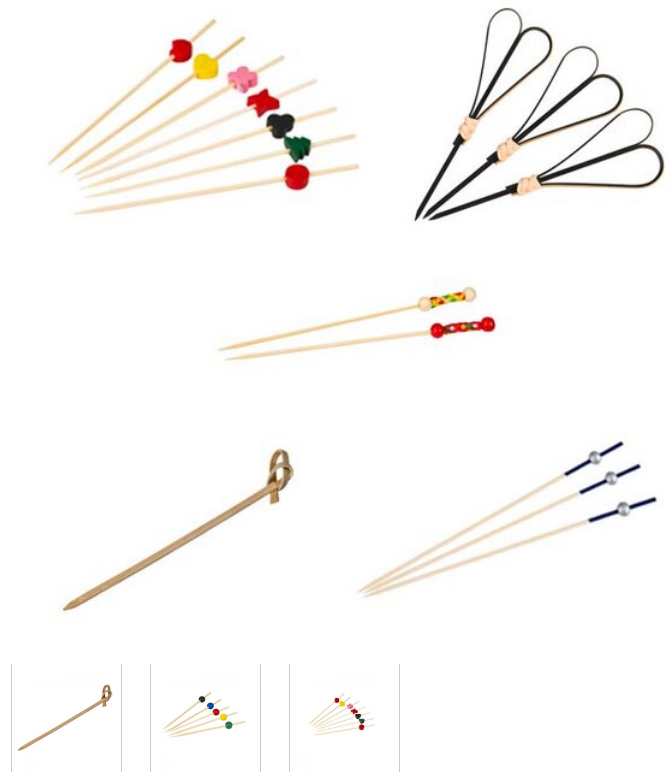

trenton

Made from Bamboo or Plastic. Our skewers and picks are a great convenient way to serve and present canapes and meals.

PRODUCT ITEMS

Item Img	Item Number	Description	Details	Length	Colour Range	Brand	Material
	42020	INDIVIDUALLY WRAPPED	Individually Wrapped	65mm		Trenton	Bamboo
	42021	DOUBLE ENDED	Double Ended	70mm		Trenton	Bamboo
	42023	FRILLED TOOTHPICK (1000/PACK)		65mm	Assorted Colours	Trenton	Bamboo
	42024	FRILLED CLUB TOOTHPICK (1000/PACK)		100mm		Trenton	Bamboo

Item Img	Item Number	Description	Details	Length	Colour Range	Brand	Material
	47988-R	SKEWER-HEART, RED, 180mm		180mm	Red	Trenton	Bamboo
	47988-BK	SKEWER-HEART, BLACK, 100pcs		180mm	Black	Trenton	Bamboo
	47988	SKEWER-HEART, NATURAL, 100pcs		180mm	Natural	Trenton	Bamboo
	47985-R	SKEWER-HEART, RED, 150mm 100pcs		150mm	Red	Trenton	Bamboo
	47985-BK	SKEWER-HEART, BLACK, 100pcs		150mm	Black	Trenton	Bamboo
	47985	SKEWER-HEART, NATURAL, 100pcs		150mm	Natural	Trenton	Bamboo
	47982-R	SKEWER-HEART, RED, 100pcs		120mm	Red	Trenton	Bamboo
	47982-BK	SKEWER-HEART, BLACK, 100pcs		120mm	Black	Trenton	Bamboo
	47982	SKEWER-HEART, NATURAL, 100pcs		120mm	Natural	Trenton	Bamboo
	47980-R	SKEWER-HEART, RED, 100pcs		100mm	Red	Trenton	Bamboo