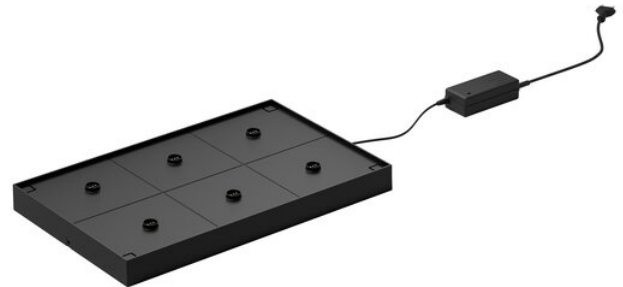

LAMPA 

The Standard charging shelf is perfect to charge up to 6 or 15 lamps at once, so you can efficiently keep all your lamps charged up. Having multiple shelves allows you to make a charging tower which can create a compact and neat charging station for your hospitality venue.

6 hours charging - 9 hours operating time.

The shelves can be stacked to a maximum of three, allowing for simultaneous charging.

Box Contains:

- 1 x Charging Shelf
- 1 x Pack of Connection Poles
- 1 x Charging Cable and Adapter

PRODUCT ITEMS

Item Img	Item Number	Description	Details	Length	Width	Height	Colour Range	Brand	Material	To suit
	769500	MULTIPLE CONTACT CHARGER TO SUIT 6 LAMPS LAMPA	Includes: 3 x Charging Shelf 12 x Connection Poles 3 x Charging Cable & Adaptor	470mm	290mm	40mm	Black	Lampa	Plastic	Fiore & Saturn
	769700	MULTIPLE CONTACT CHARGER TO SUIT 15 LAMPS LAMPA	Includes: 3 x Charging Shelf 12 x Connection Poles 3 x Charging Cable & Adaptor	470mm	290mm	40mm	Black	Lampa	Plastic	Fiore Micro