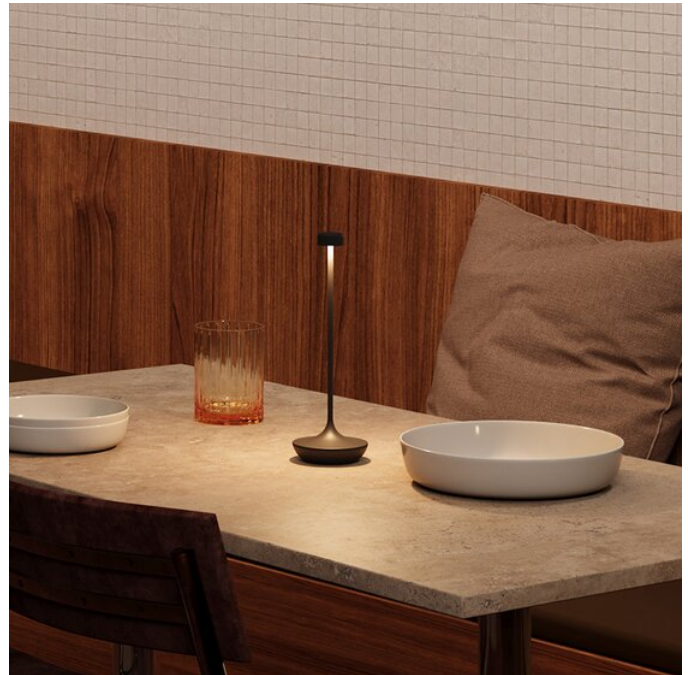

LAMP A

Embrace modern simplicity with the sleek Deca Cordless Lamp. Its slender profile and minimalist design make it a standout piece. Offered in three versatile finishes, it seamlessly blends style and functionality, providing an understated yet sophisticated lighting solution for any venue.

KEY FEATURES

- Robust Die Cast Aluminium Alloy Body
- Cold/Warm Light Choice
- Cordless Charging
- IP65 Water/Dust Protection
- Complete with individual Charging Base
- Touch ON/OFF
- Stepless dimmable with cold/warm switchable
- 2.5 hours charging time
- 6.5 hours operating time

All lamps are sold complete with the appropriate individual charging base

PRODUCT ITEMS

Item Img	Item Number	Description	Details	Length	Width	Height	Diameter	Colour Range	Brand	Material
	769521	LED Cordless Lamp				250mm	85mm	Matte Black	Lampa	Aluminium All
	769522	LED Cordless Lamp				250mm	85mm	Corten	Lampa	Aluminium All
	769523	LED Cordless Lamp				250mm	85mm	Sand	Lampa	Aluminium All
	769524	LED Cordless Lamp				250mm	85mm	Green	Lampa	Aluminium All
	769700	MULTIPLE CONTACT CHARGER TO SUIT 15 LAMPS LAMP A	Includes: 3 x Charging Shelf 12 x Connection Poles 3 x Charging Cable & Adaptor	470mm	290mm	40mm		Black	Lampa	Plastic