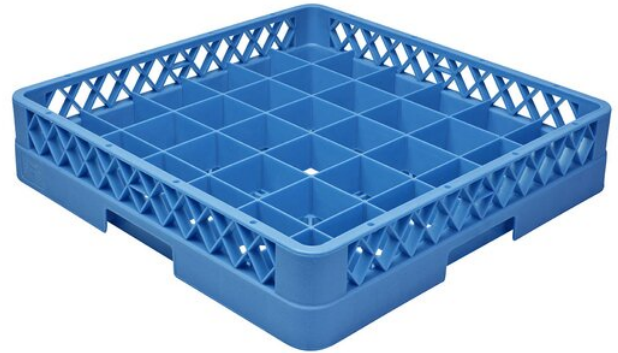

CaterRax

Maximum Glass Diameter: 73mm

PRODUCT ITEMS

Item Img	Item Number	Details	Length	Width	Height	Brand
	<u>69807-BL</u>	36 Compartments	500mm	500mm	80mm	CaterRax