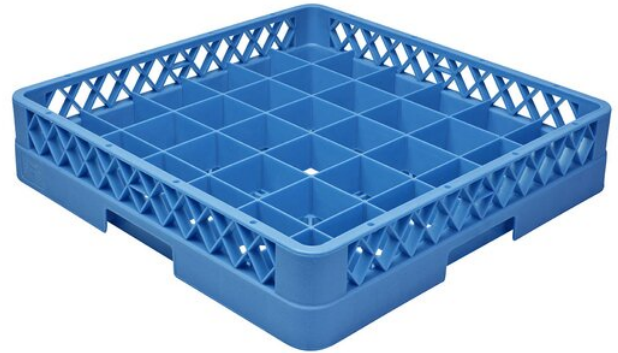

Maximum Glass Diameter: 73mm

PRODUCT ITEMS

Item Img	Item Number	Details	Length	Width	Height	Brand
	<u>69807-BL</u>	36 Compartments	500mm	500mm	80mm	CaterRax