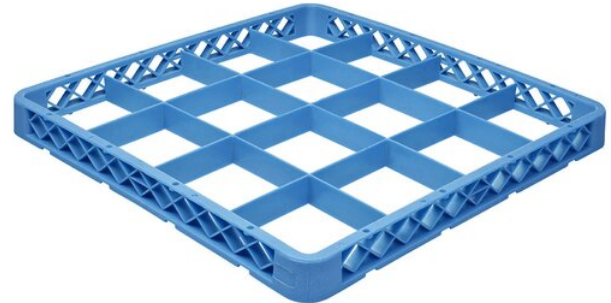

Maximum Glass Diameter: 113mm

PRODUCT ITEMS

Item Img	Item Number	Details	Length	Width	Height	Brand
	<a href="#">69858-BL</a>	16 Compartments	500mm	500mm	40mm	CaterRax