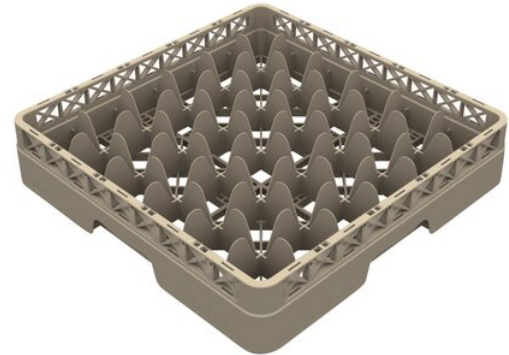

pujadas

Get the best of both worlds: Opened or Closed. • System assembly and disassembly easy and safe • Stackable with other market baskets • Reinforced double-wall (anti-shock) • Open: for maximum cleaning • Closed: ideal for hygienic transporting and storage Maximum Glass Diameter: 73mm

PRODUCT ITEMS

Item Img	Item Number	Description	Details	Length	Width	Height	Brand	Material
	PDR5360	36 Compartment Flap Rack	36 Compartments	500mm	500mm	80mm	Pujadas	Polypropylene
	PDR5361	36 Compartment Flap Rack Extender	36 Compartments	500mm	500mm	40mm	Pujadas	Polypropylene