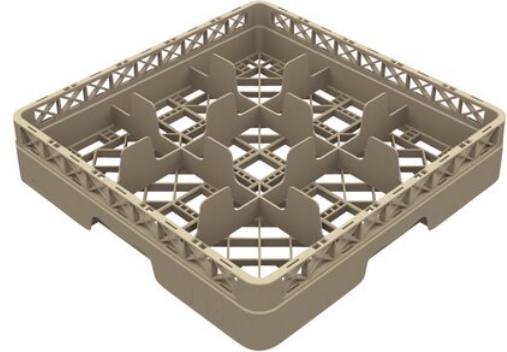

pujadas

Get the best of both worlds: Opened or Closed. • System assembly and disassembly easy and safe • Stackable with other market baskets • Reinforced double-wall (anti-shock) • Open: for maximum cleaning • Closed: ideal for hygienic transporting and storage Maximum Glass Diameter: 151mm

PRODUCT ITEMS

Item Img	Item Number	Description	Details	Length	Width	Height	Brand	Material
	PDR5090	9 Compartment Flap Rack	9 Compartments	500mm	500mm	80mm	Pujadas	Polypropylene
	PDR5091	9 Compartment Flap Rack Extender	9 Compartments	500mm	500mm	40mm	Pujadas	Polypropylene